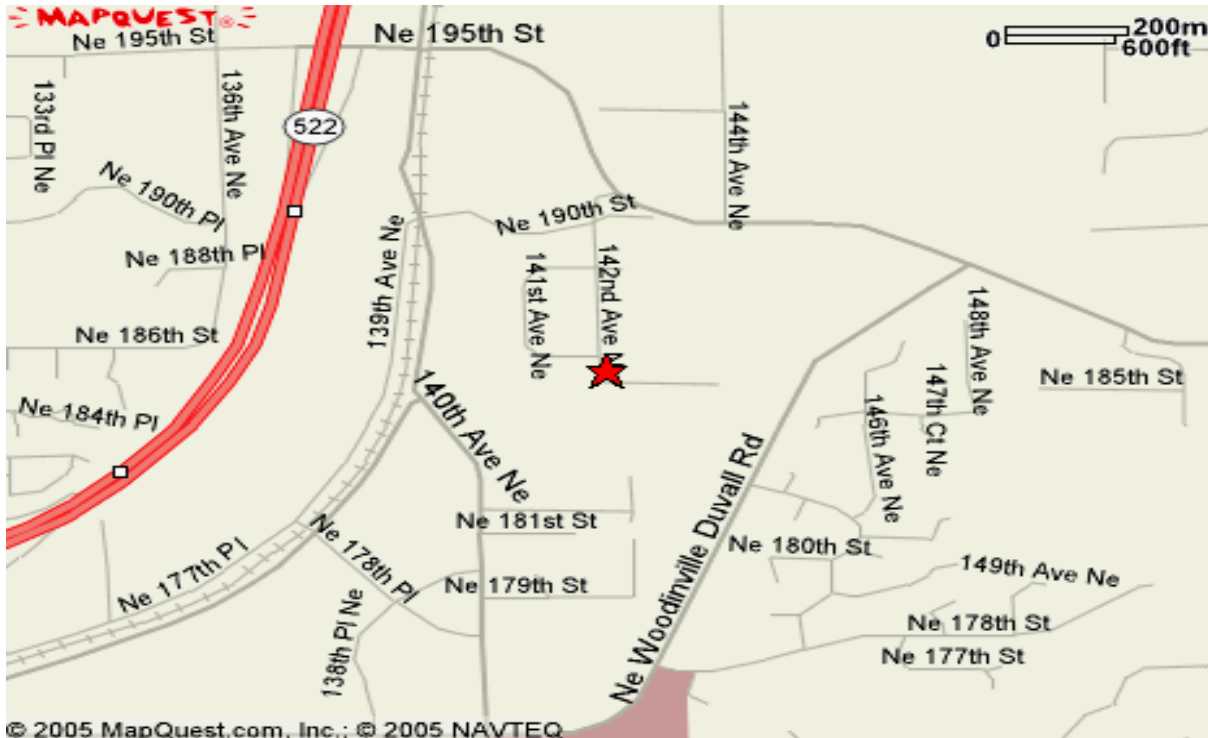

CHATTER CREEK

Map and Directions
To
Woodinville Tasting Room

From I-405

**Merge onto WA-522 East, via EXIT 23 toward
US-2/WOODINVILLE/WENATCHEE**

Take the N.E. 195TH ST. exit.

**Turn RIGHT onto NE 195TH ST
NE 195TH ST becomes NE NORTH WOODINVILLE WAY.**

Turn RIGHT onto 142ND AVE NE.

Look for building “E” in the Woodinville Commerce Center

The winery is in the lower portion of building “E” at the far end.

**18658 142nd Ave NE, Woodinville, WA 98072-8521
Tasting room phone# is (425) 485-3864**